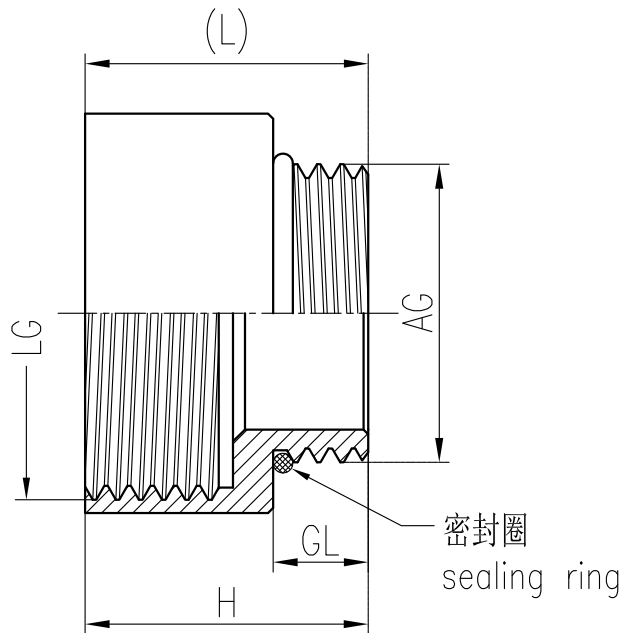

日期/Date
档案员
Filing Clerk

M公制螺纹/Metric Thread							
序号 No.	产品名称 Part code	产品料号 Part No.	外螺纹规格AG Outside Thread	内螺纹规格LG Inside Thread	外螺纹长度H Outside Thread Length	总长 Total length	重量/Weight g
1	WNSC-M12M16R	1021030111102	M12*1.5	M16*1.5	5	15	8.2
2	WNSC-M16M20R	1021030131102	M16*1.5	M20*1.5	6	17.5	12.8
3	WNSC-M20M25R	1021030151102	M20*1.5	M25*1.5	6.5	19	19.4
4	WNSC-M25M32R	1021030181102	M25*1.5	M32*1.5	7.5	21	26
5	WNSC-M32M40R	1021030191102	M32*1.5	M40*1.5	7	23	67.4
6	WNSC-M40M50R	1021030201102	M40*1.5	M50*1.5	9	31	101.6
7	WNSC-M50M63R	1021030461102	M50*1.5	M63*1.5	9	31	120

PG制螺纹/PG Thread							
序号 No.	产品名称 Part code	产品料号 Part No.	外螺纹规格AG Outside Thread	内螺纹规格LG Inside Thread	外螺纹长度H Outside Thread Length	总长 Total length	重量/Weight g
1	WNSC-PG7PG9R	1021030011102	PG7	PG9	5	15	10.6
2	WNSC-PG9PG11R	1021030021102	PG9	PG11	6	16.5	12
3	WNSC-PG11PG13.5R	1021030031102	PG11	PG13.5	6	17.5	7
4	WNSC-PG13.5PG16R	1021030041102	PG13.5	PG16	6.5	19	9
5	WNSC-PG16PG21R	1021030051102	PG16	PG21	6.5	21	18.3
6	WNSC-PG21PG29R	1021030061102	PG21	PG29	7	23	34.2
7	WNSC-PG29PG36R	1021030071102	PG29	PG36	8	27.5	77.8
8	WNSC-PG36PG42R	1021030081102	PG36	PG42	9	31	68
9	WNSC-PG42PG48R	1021030091102	PG42	PG48	10	33	188.7

技术参数:

- 材料:
 - 主体: 黄铜镀镍
 - 密封元件: NBR
- 温度范围: -40°C-100°C, 短时间可以达到120°C
- 形状: 圆形
- 使用场合: 适用于需要将螺纹直径扩大的场合
- 防护等级: IP68 (在使用O型圈的情况下)

Technical specification:

- Material:
 - Body: nickel-plated brass
 - Sealing: NBR
- Temperature range: -40°C-100°C, short-term 120°C
- Shape: round
- Applications: apply to the situation of the diameter need to be enlarged
- Degree of protection: IP68(with O-sealing)